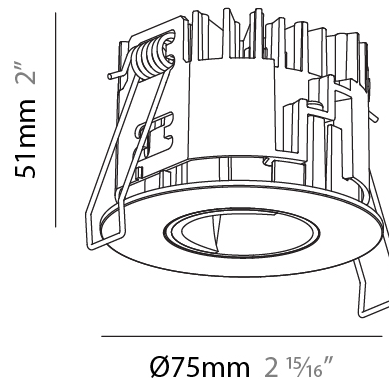

GENERAL

Series: Oiko Pro Round
Subseries: Oiko Pro Wallwash
Brand: Prolicht
Division: Architectural
Mounting Type: Recessed
Mounting Location: Ceiling
Subcategory: Downlight

PHYSICAL

Shape: Round
Diameter (mm): 75
Diameter (in): 2 15/16
Height (mm): 51
Height (in): 2
Ceiling Thickness (mm): 1 - 25
Ceiling Thickness (in): 1/16 - 1 3/16
Min. Recessing Depth (mm): 55
Min. Recessing Depth (in): 2 3/16
Light Distribution: Downlight
Diffuser: Lens Pack - Spread Lens / Linear Spread Lens / Honeycomb Louver
Fixture Finish: SSR / BKV / CWI / CRY / HAB / UFT / ITA / RUA / FTG / MYG / LOD / PUS / FRO / FUP / KIA / POP / BLS / SPG / MEY / GOH / GUM / CHC / COM / ABZ / JAG / OBR / MOS / ROR
Fixture Material: Aluminum Die Cast
Cut-out Measurements: 68mm / 2 11/16" Diameter

ELECTRICAL

Lamp Type: LED (Zhaga Standard)
Input Wattage (W): 14
Total Output Wattage (W): 12.7
Dimming: Dali Dimming
Driver Included: No
Driver Location: Recessed Housing
Driver Type: Constant Current - Universal (120Vac only for DALI driver)
Driver Class: Class 2
Input Voltage (V): 120 - 277
Constant Current (MA): 700

LED

Color Temperature (°K): 2700-6500 Tunable White
Max. Delivered Lumen (lm): 1216
Nominal Lumen (lm): 1460
CRI: >90 CRI
Lamp Life (hrs): 50000
Special LEDs offerings: Tunable White

OPTICAL

Adjustability: Fixed

RATINGS AND CERTIFICATIONS

Certified By: Certified for North American Standards
IP rating: IP20