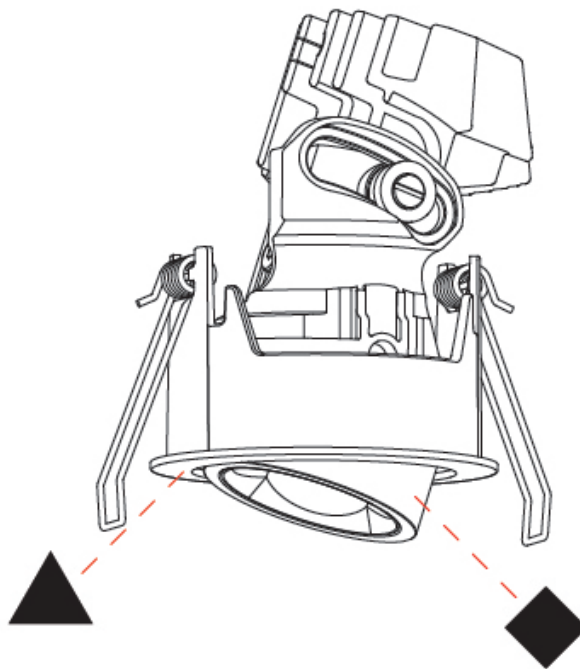

OIKO PRO ROUND ADJUSTABLE RECESSED

A35855-

PROJECT

TYPE

SPECIFIER

QUANTITY

DATE

A